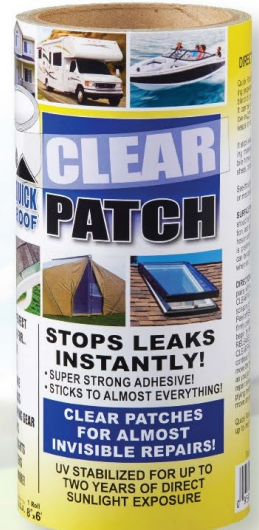

COFAIR **PRODUCTS**

SEALING
OUT THE
ELEMENTS

RECREATIONAL VEHICLE PRODUCT CATALOG

EXTREME

INSTANT SELF-ADHESIVE ROOF REPAIR

FOR RV's

Quick Roof Extreme permanently bonds to almost anything and is guaranteed not to crack, harden, or shrink. It instantly stops leaks & permanently repairs: all RV roof materials, vents, skylights, slide-outs, windows, awnings, holding tanks, tents and more!

4" x 25'
WHITE

4" x 25'
TAN

4" x 25'
BLACK

CLEAR PATCH

STOP LEAKS INSTANTLY!

Super strong adhesive that sticks to almost everything
Clear patches for almost invisible repairs
UV stabilized for up to two years of direct sunlight exposure
Comes in 4"x6', 4"x20' and 8"x6' Rolls

PART#	PRODUCT	ROLLS PER CASE
QRCP46	Clear Patch 4" X 6'	12
QRCP420	Clear Patch 4" X 20'	12
QRCP86	Clear Patch 8" X 6'	6

4" x 6'

4" x 20'

8" x 6'

EXTREME PATCH KIT

PERMANENTLY BONDS

PART#
UBE88

PRODUCT
8" x 8" Patch Kit

KITS PER CASE
24

Includes:

- (2) 8" x 8" Extreme Patches
- (2) Alcohol Cleaning Wipes
- (1) Plastic Applicator

SELF-ADHESIVE EPDM RUBBER ROOF REPAIR

DOUBLE WHITE

with WHITE Butyl Adhesive

Instantly waterproofs tears & punctures
Super strong rubber based adhesive
Easy and permanent application