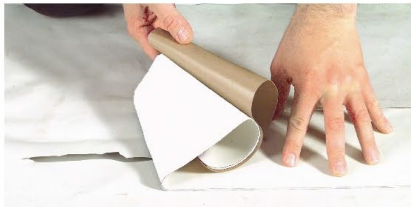

4" x 25'
WHITE

4" x 25'
TAN

4" x 25'
BLACK

CLEAR PATCH

STOP LEAKS INSTANTLY!

Super strong adhesive that sticks to almost everything
Clear patches for almost invisible repairs
UV stabilized for up to two years of direct sunlight exposure
Comes in 4"x6', 4"x20' and 8"x6' Rolls

KITS PER CASE
24

Includes:

- (2) 8" x 8" Extreme Patches
- (2) Alcohol Cleaning Wipes
- (1) Plastic Applicator

SELF-ADHESIVE EPDM RUBBER ROOF REPAIR

DOUBLE WHITE

with WHITE Butyl Adhesive

Instantly waterproofs tears & punctures
Super strong rubber based adhesive
Easy and permanent application

PART#	PRODUCT	ROLLS PER CASE
WRQR625	6" x 25' Double White	6
WRQR6100	6" x 100' Double White	1 No Label / No Shrink Wrap

RUBBER ROOF REPAIR

PART#	PRODUCT	ROLLS PER CASE
RQR624	6" x 24" Instant Waterproofing for Rubber Roofs In Display Tray	24

EMERGENCY RUBBER ROOF PATCH KIT

Includes:

- (2) Alcohol Wipes
- (1) Scrub Pad
- (1) 6in x 1ft Self-Adhesive Fully Cured EPDM Rubber Patch

Just peel & seal for an instant permanent repair

PART#	PRODUCT	KITS PER CASE
RR612	6" x 12" Patch Kit in display tray	18